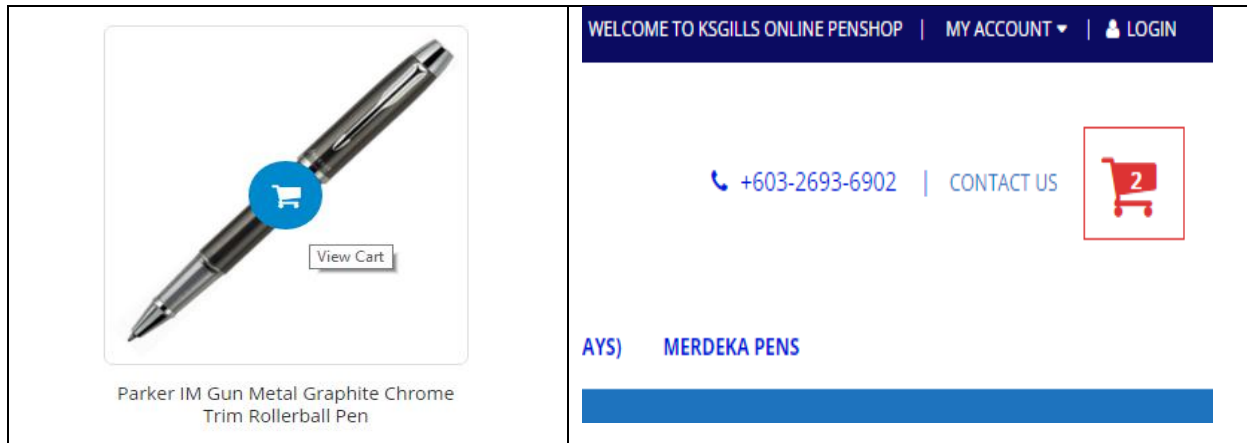

## STEP-3 : Choose Which Pen Product, Click Add To Cart

Parker IM Gun Metal Graphite Chrome Trim Rollerball Pen

★★★★★

RM111.00

[Add to cart](#)

**STEP-4 : After Click Add To Cart, Click View Cart Trolley (BLUE (or) RED)**